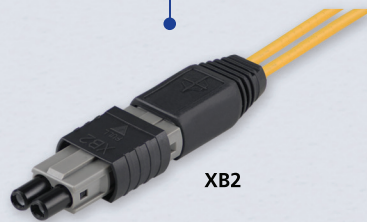

EXPANDED BEAM INTERCONNECT SOLUTIONS

ROBUST. VERSATILE. EASY-TO-USE

CONNECTOR BODIES

HARSH ENVIRONMENT SOLUTIONS

CHANNELS

1

2

2

4-12

1.7mm XB lensed-ferrule

1.7mm XB lensed-ferrule

E-2000™ XB

XB2

revos E-2000

DM4 Insert

ADD FUNCTIONS

- ▶ 20 AWG
- ▶ Interlock (2 ch)

CHOOSE HOUSING

HE-2000™

MIL-38999 DM4 Family

MIL-83526 DM4

Custom Housing