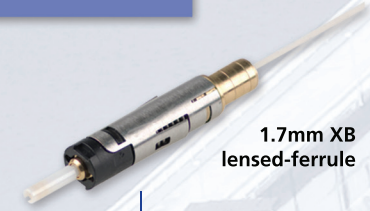

EXPANDED BEAM INTERCONNECT SOLUTIONS

ROBUST. VERSATILE. EASY-TO-USE

CONNECTOR BODIES

HARSH ENVIRONMENT SOLUTIONS

CHANNELS

1

2

2

4-12

1.7mm XB lensed-ferrule

1.7mm XB lensed-ferrule

E-2000™ XB

XB2

revos E-2000

DM4 Insert

ADD FUNCTIONS